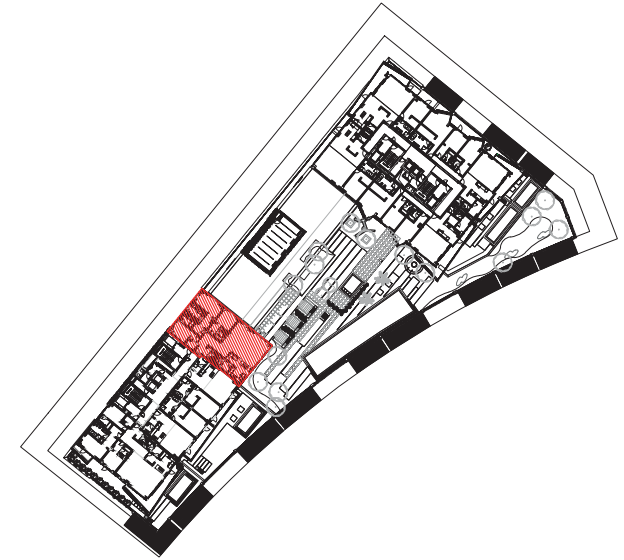

Plot D1 | Tower 1 | 3 Bedroom Type B

Key Plan | Plot D1 | Level 02

Unit	Unit Area (sqm)	Terrace (sqm)	Total Area (sqm)
201	201.38	-	201.38

Disclaimer:

All the dimensions, areas and heights that are noted on the drawings are approximate and should be used for reference only. Layouts and dimensions are subject to change without notice. The developer reserves the right to make revisions to the plans.