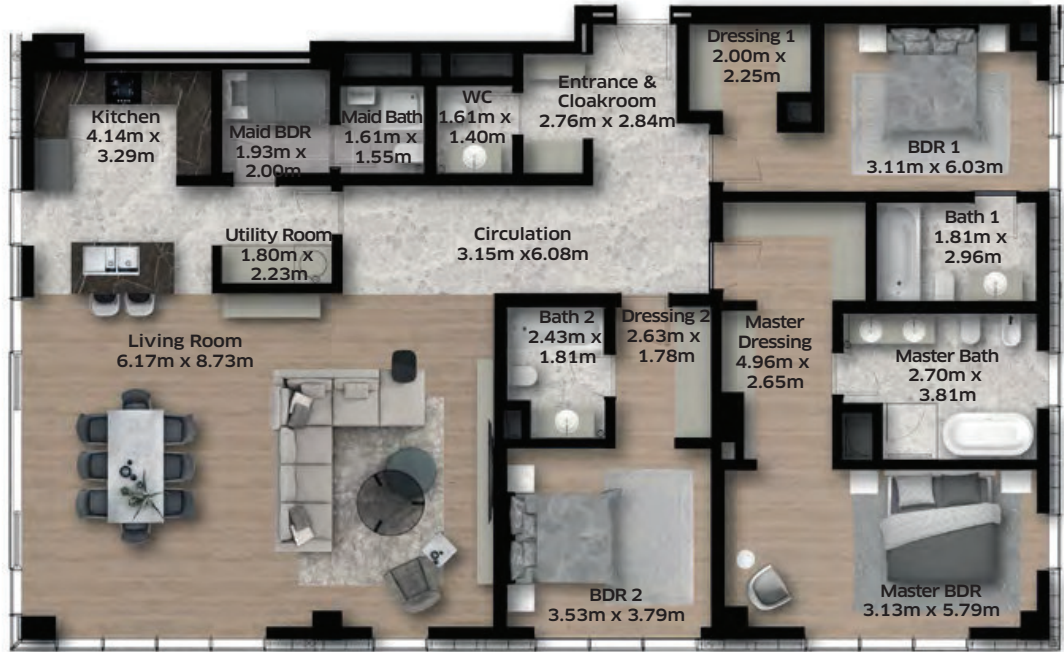

Plot D1 | Tower 1 | 3 Bedroom Type B

Key Plan | Plot D1 | Level 02

Unit	Unit Area (sqm)	Terrace (sqm)	Total Area (sqm)
201	201.38	-	201.38

Disclaimer:

All the dimensions, areas and heights that are noted on the drawings are approximate and should be used for reference only. Layouts and dimensions are subject to change without notice. The developer reserves the right to make revisions to the plans.