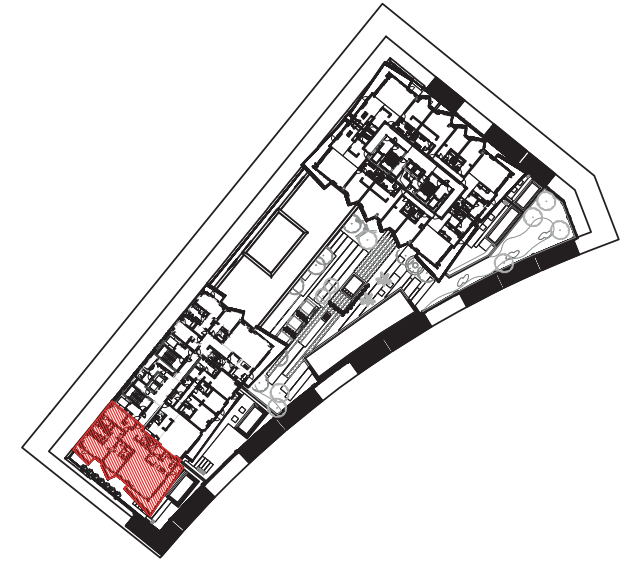

Plot D1 | Tower 1 | 3 Bedroom Type B1

Key Plan | Plot D1 | Level 03

Unit	Unit Area (sqm)	Terrace (sqm)	Total Area (sqm)
303 - 403 503 - 703 803	203.77	31.10	234.87

Disclaimer:

All the dimensions, areas and heights that are noted on the drawings are approximate and should be used for reference only. Layouts and dimensions are subject to change without notice. The developer reserves the right to make revisions to the plans.