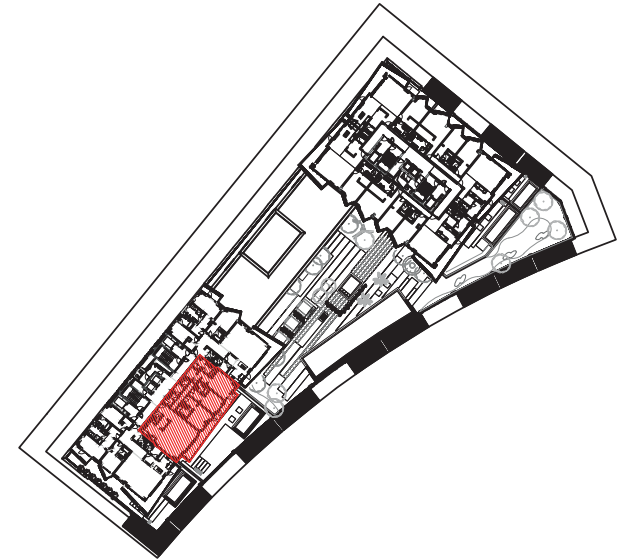

Plot D1 | Tower 1 | 3 Bedroom Type A1

Key Plan | Plot D1 | Level 01

Unit	Unit Area (sqm)	Terrace (sqm)	Total Area (sqm)
302 - 402 502 - 702 802	208.14	24.32	232.46
602	208.14	24.58	232.72

Disclaimer:

All the dimensions, areas and heights that are noted on the drawings are approximate and should be used for reference only. Layouts and dimensions are subject to change without notice. The developer reserves the right to make revisions to the plans.