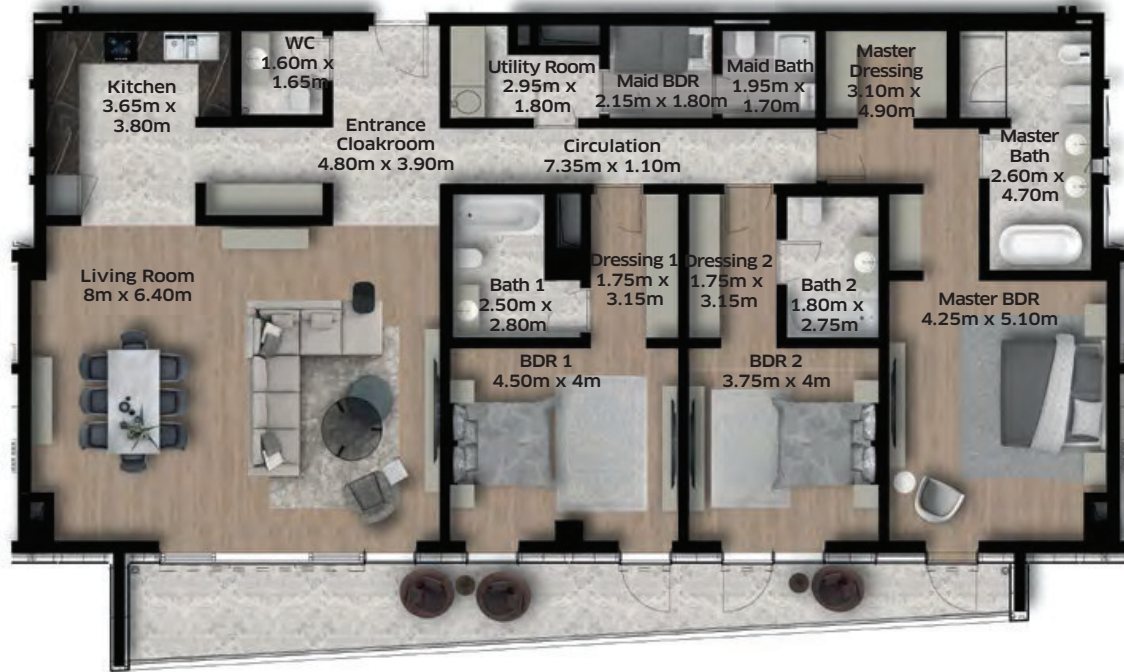

Plot D1 | Tower 1 | 3 Bedroom Type A1

Key Plan | Plot D1 | Level 01

Unit	Unit Area (sqm)	Terrace (sqm)	Total Area (sqm)
302 - 402 502 - 702 802	208.14	24.32	232.46
602	208.14	24.58	232.72

Disclaimer:

All the dimensions, areas and heights that are noted on the drawings are approximate and should be used for reference only. Layouts and dimensions are subject to change without notice. The developer reserves the right to make revisions to the plans.